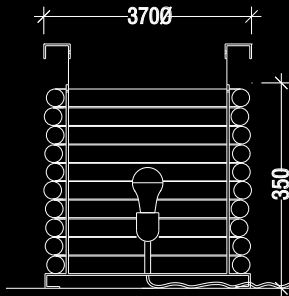

# LASSO TABLE LIGHT

TABLE LIGHT - SHORT

TABLE LIGHT - TALL

Thick vertically stacked glass lasso components supported by a steel base.

Single socket - 120V E26 100W max.

Available in two heights.

Available in chrome only.

Black cord (250cm L) with in-line switch.

Includes 60W half-chrome mirrored top bulb.

# LASSO VERTICAL PENDANT

Thick vertically stacked glass lasso components supported on a steel base, hung by a rigid steel stem. Includes ball pivot at top of stem to accommodate sloped ceiling.

Three standard stem lengths: 300/600/900mm - custom lengths available.