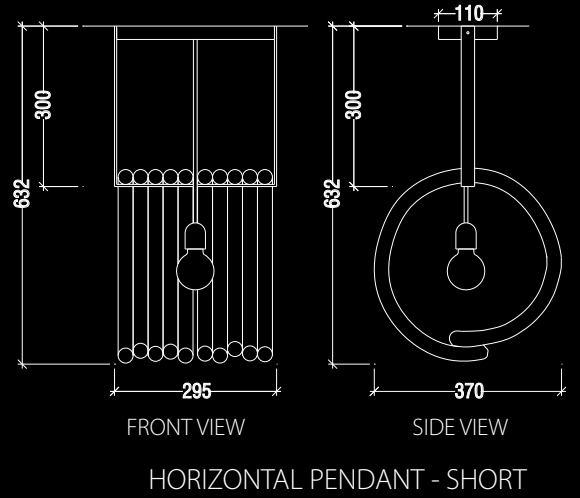

Black cord (250cm L) with in-line switch.

Includes 60W half-chrome mirrored top bulb.

# LASSO VERTICAL PENDANT

Thick vertically stacked glass lasso components supported on a steel base, hung by a rigid steel stem. Includes ball pivot at top of stem to accommodate sloped ceiling.

Three standard stem lengths: 300/600/900mm - custom lengths available.

# LASSO HORIZONTAL PENDANT

Thick glass lasso components hung in series from a steel support.

Available in two heights.

Single socket - 120V E26 100W max.

Available in chrome only.

Includes 60W clear globe bulb.

# LASSO WALL LIGHT

Thick glass lasso components stacked out from the wall supported by three steel brackets surrounding a single custom steel socket.

Single socket - 120V E26 100W max.

Available in chrome only.