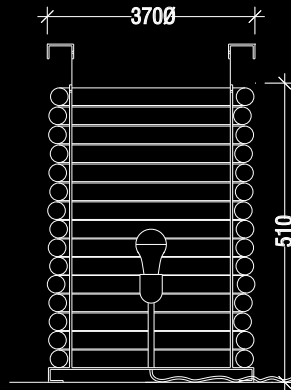

# LASSO TABLE LIGHT

TABLE LIGHT - SHORT

TABLE LIGHT - TALL

Thick vertically stacked glass lasso components supported by a steel base.

Single socket - 120V E26 100W max.

Available in two heights.

Available in chrome only.

Black cord (250cm L) with in-line switch.

Includes 60W half-chrome mirrored top bulb.

# LASSO VERTICAL PENDANT

Thick vertically stacked glass lasso components supported on a steel base, hung by a rigid steel stem. Includes ball pivot at top of stem to accommodate sloped ceiling.

Three standard stem lengths: 300/600/900mm - custom lengths available.

Single socket - 120V E26 100W max.

Available in chrome only.

Includes 60W clear globe bulb.

SkLO