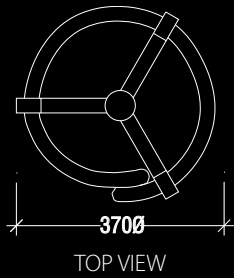

# LASSO TABLE LIGHT

TABLE LIGHT - SHORT

TABLE LIGHT - TALL

Thick vertically stacked glass lasso components supported by a steel base.

Single socket - 120V E26 100W max.

Available in two heights.

Available in chrome only.

Black cord (250cm L) with in-line switch.

Includes 60W half-chrome mirrored top bulb.