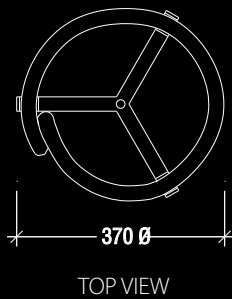

# LASSO TABLE LIGHT

TABLE LIGHT - SHORT

TABLE LIGHT - TALL

Thick vertically stacked glass lasso components supported by a steel base.

Single socket - 120V E26 100W max.

Available in two heights.

Available in chrome only.

Black cord (250cm L) with in-line switch.

Includes 60W half-chrome mirrored top bulb.

# LASSO VERTICAL PENDANT

Thick vertically stacked glass lasso components supported on a steel base, hung by a rigid steel stem. Includes ball pivot at top of stem to accommodate sloped ceiling.

Three standard stem lengths: 300/600/900mm - custom lengths available.

Single socket - 120V E26 100W max.

Available in chrome only.

Includes 60W clear globe bulb.

SkLO