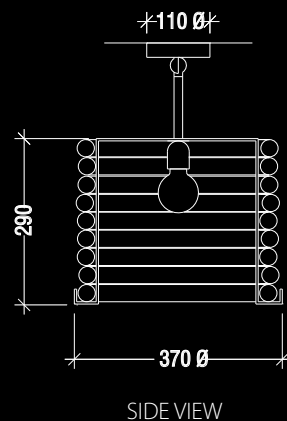

# LASSO TABLE LIGHT

TABLE LIGHT - SHORT

TABLE LIGHT - TALL

Thick vertically stacked glass lasso components supported by a steel base.

Single socket - 120V E26 100W max.

Available in two heights.

Available in chrome only.

Black cord (250cm L) with in-line switch.

Includes 60W half-chrome mirrored top bulb.

# LASSO VERTICAL PENDANT

Thick vertically stacked glass lasso components supported on a steel base, hung by a rigid steel stem. Includes ball pivot at top of stem to accommodate sloped ceiling.

Three standard stem lengths: 300/600/900mm - custom lengths available.