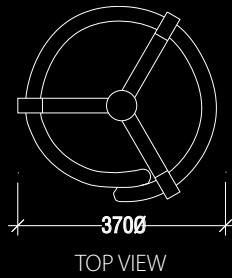

# LASSO TABLE LIGHT

TABLE LIGHT - SHORT

TABLE LIGHT - TALL

Thick vertically stacked glass lasso components supported by a steel base.

Single socket - 120V E26 100W max.

Available in two heights.

Available in chrome only.

Black cord (250cm L) with in-line switch.

Includes 60W half-chrome mirrored top bulb.