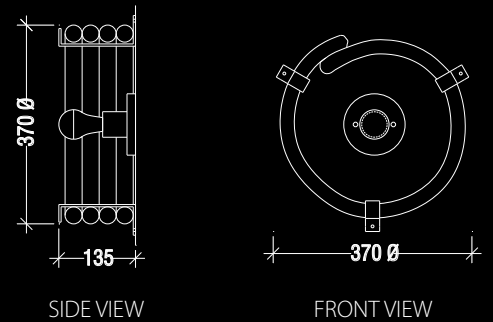

Black cord (250cm L) with in-line switch.

Includes 60W half-chrome mirrored top bulb.

# LASSO HORIZONTAL PENDANT

Thick glass lasso components hung in series from a steel support.

Available in two heights.

Single socket - 120V E26 100W max.

Available in chrome only.

Includes 60W clear globe bulb.

# LASSO WALL LIGHT

Thick glass lasso components stacked out from the wall supported by three steel brackets surrounding a single custom steel socket.

Single socket - 120V E26 100W max.

Available in chrome only.

Includes 60W half-chrome mirrored top bulb.

SkLO