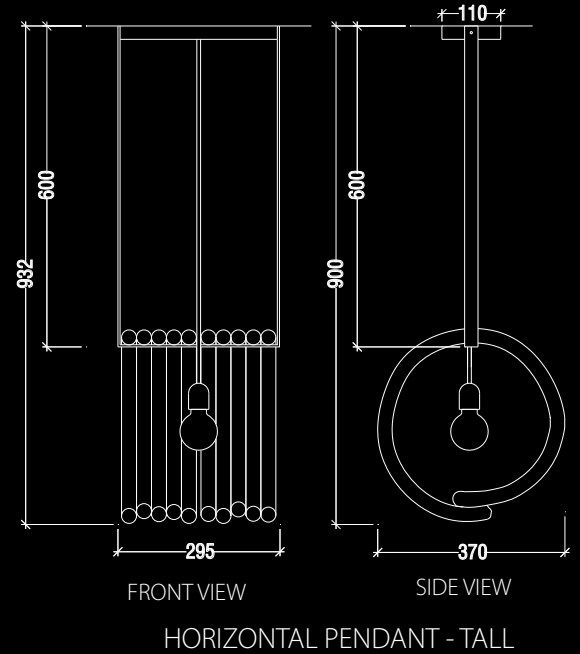

Black cord (250cm L) with in-line switch.

Includes 60W half-chrome mirrored top bulb.

# LASSO VERTICAL PENDANT

Thick vertically stacked glass lasso components supported on a steel base, hung by a rigid steel stem. Includes ball pivot at top of stem to accommodate sloped ceiling.

Three standard stem lengths: 300/600/900mm - custom lengths available.

# LASSO HORIZONTAL PENDANT

Thick glass lasso components hung in series from a steel support.

Available in two heights.

Single socket - 120V E26 100W max.

Available in chrome only.

Includes 60W clear globe bulb.

# LASSO WALL LIGHT

Thick glass lasso components stacked out from the wall supported by three steel brackets surrounding a single custom steel socket.

Single socket - 120V E26 100W max.

Available in chrome only.